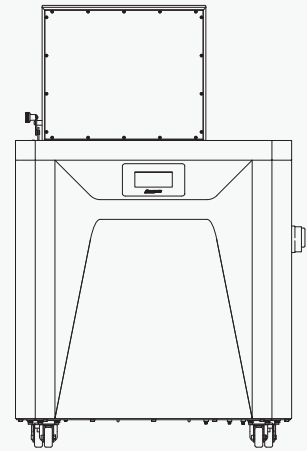

Model	Height (H) *	Width (W)	Depth (D)	Weight
Durawash	780 mm	700 mm	615 mm	85 kg

* 1120mm with Lid Open

SPECIFICATIONS

Voltage	Frequency	Phases	Amp	Wattage	Air Supply	Water Supply
220V to 240V	50 or 60Hz	One (1)	12A	2750W	N/A	Cold Fill & Drain