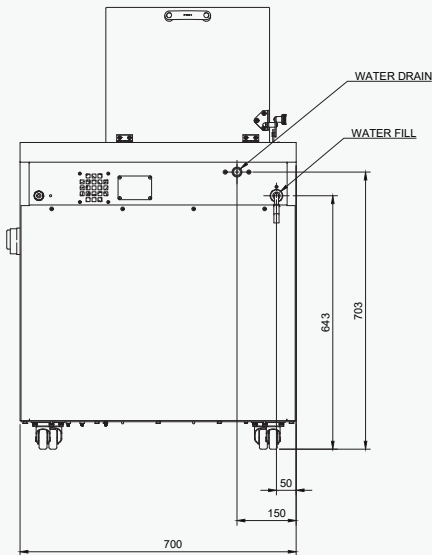

Model	Height (H) *	Width (W)	Depth (D)	Weight
Durawash	780 mm	700 mm	615 mm	85 kg

* 1120mm with Lid Open

SPECIFICATIONS

Voltage	Frequency	Phases	Amp	Wattage	Air Supply	Water Supply
220V to 240V	50 or 60Hz	One (1)	12A	2750W	N/A	Cold Fill & Drain