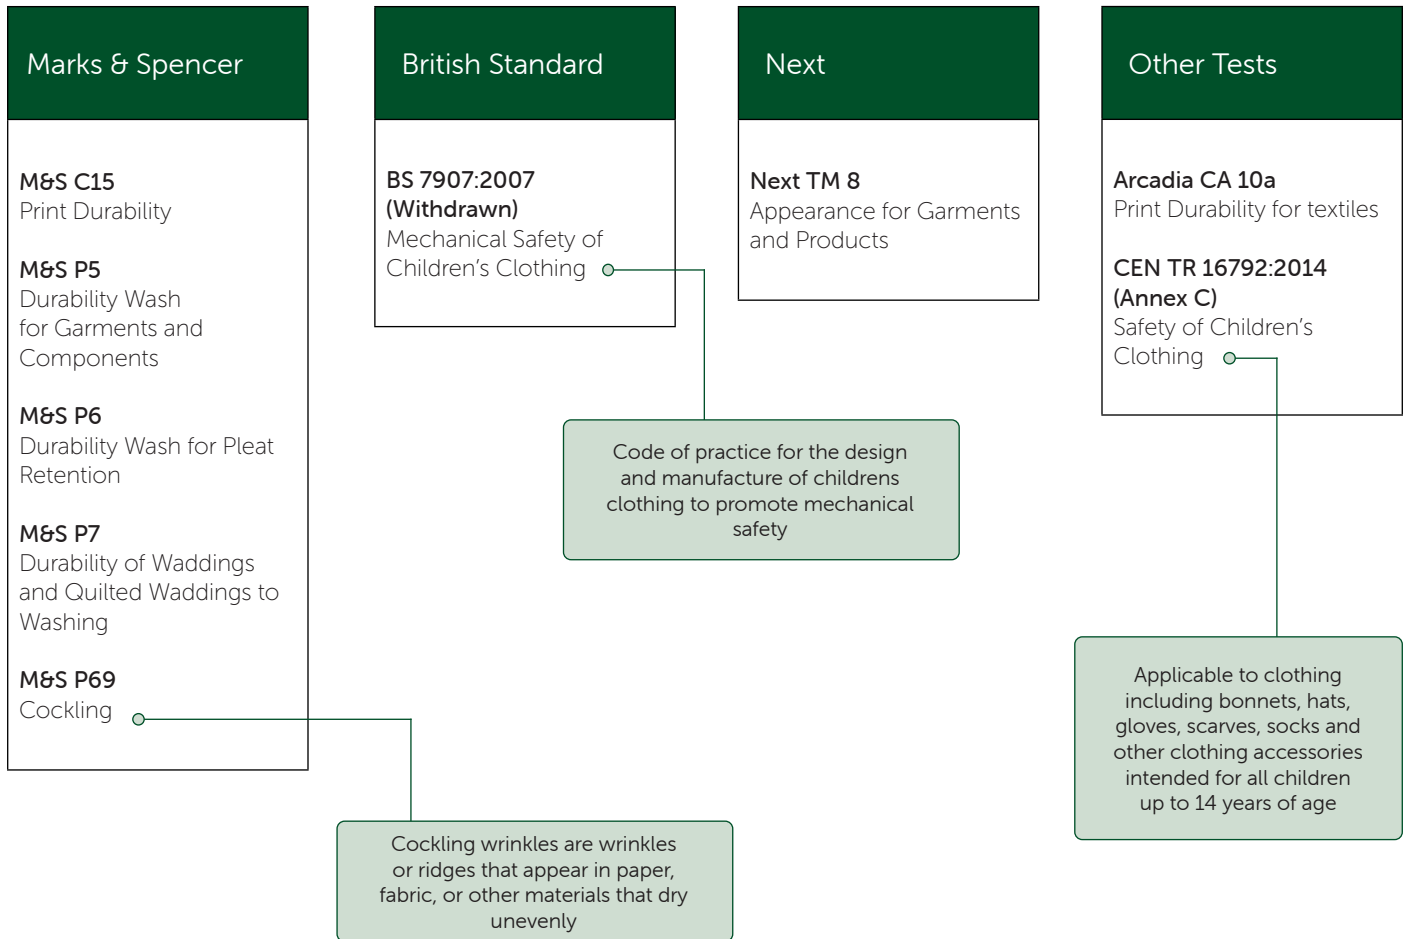

STANDARDS

Roaches machines meet specifications set by leading retailers such as: