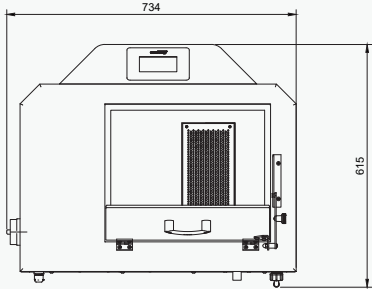

Model	Height (H) *	Width (W)	Depth (D)	Weight
Durawash	780 mm	700 mm	615 mm	85 kg

* 1120mm with Lid Open

SPECIFICATIONS

Voltage	Frequency	Phases	Amp	Wattage	Air Supply	Water Supply
220V to 240V	50 or 60Hz	One (1)	12A	2750W	N/A	Cold Fill & Drain