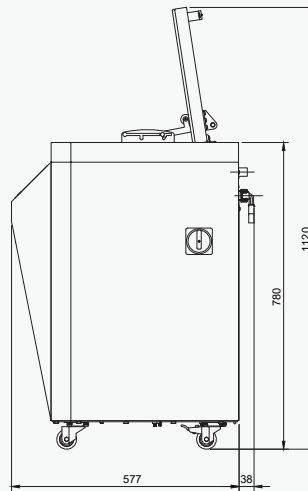

Model	Height (H) *	Width (W)	Depth (D)	Weight
Durawash	780 mm	700 mm	615 mm	85 kg

* 1120mm with Lid Open

SPECIFICATIONS

Voltage	Frequency	Phases	Amp	Wattage	Air Supply	Water Supply
220V to 240V	50 or 60Hz	One (1)	12A	2750W	N/A	Cold Fill & Drain